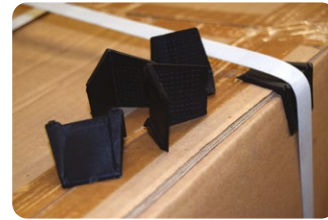

box of 1000 units

• PP AND PET STRAPPING SERRATED SEALS

STANDARD OPEN SEALS

HD12 • 12 mm

HD16 • 16 mm

box of 3000 units

REINFORCED SEMI-OPEN SEALS

KO13 • 12 mm

KO16 • 16 mm

box of 1000 units

• PLASTIC CORNER PROTECTORS

COIN4040 • 40x40 mm

box of 2000 units

OTHER SUPPLIES AVAILABLE

[CONTACT US](#)