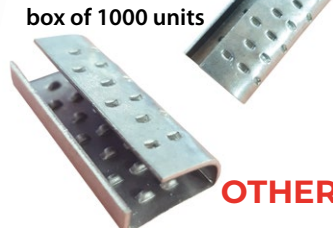

box of 1000 units

• PP AND PET STRAPPING SERRATED SEALS

STANDARD OPEN SEALS

HD12 • 12 mm

HD16 • 16 mm

box of 3000 units

REINFORCED SEMI-OPEN SEALS

KO13 • 12 mm

KO16 • 16 mm

box of 1000 units

• PLASTIC CORNER PROTECTORS

COIN4040 • 40x40 mm

box of 2000 units

OTHER SUPPLIES AVAILABLE

[CONTACT US](#)