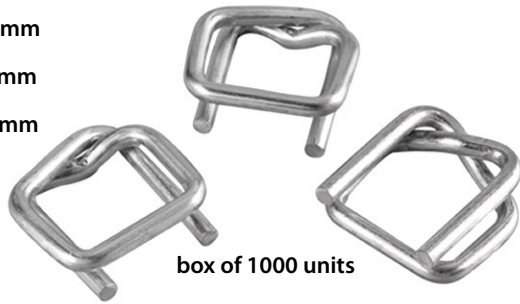

Strapping supplies and accessoires

• STEEL BUCKLES

CB4 • 13 mm

CB5 • 16 mm

CB6 • 19 mm

box of 1000 units

• PLASTIC BUCKLES

POLYBOUCLE • 13 mm

box of 1000 units

• PP AND PET STRAPPING SERRATED SEALS

STANDARD OPEN SEALS

HD12 • 12 mm

HD16 • 16 mm

box of 3000 units

REINFORCED SEMI-OPEN SEALS

KO13 • 12 mm

KO16 • 16 mm

box of 1000 units

• PLASTIC CORNER PROTECTORS

COIN4040 • 40x40 mm

box of 2000 units

OTHER SUPPLIES AVAILABLE

[CONTACT US](#)