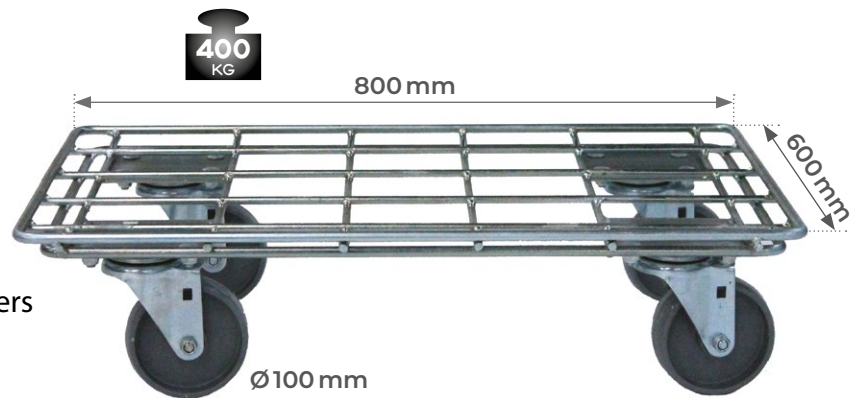

ZD400B

Mesh platform dolly 400 kg

FEATURES

- Load capacity: 400 kg
- Electro-welded steel structure
- 4 x polyamide Ø 100 mm swivel casters

Model		ZD400B
Load capacity	kg	400
Dimensions (LxWxH)	mm	800x600x150
Platform dimensions (LxW)	mm	800x600
Platform height	mm	130
Polyamide wheels	mm	Ø100
Weight	kg	8