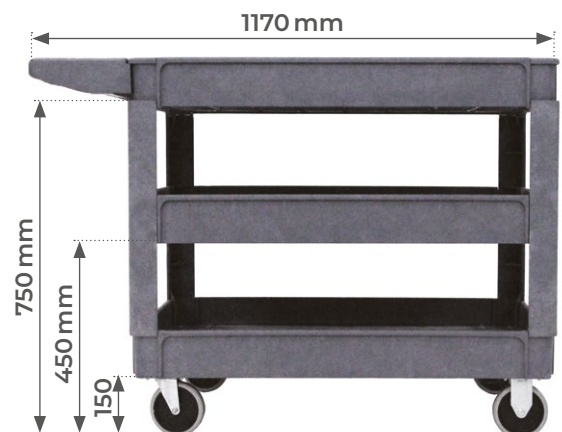

## Plastic service trolley 250 kg

### FEATURES

- Strong polyethylene construction
- Three levels
- Round corner
- Simple self-assembly
- High maneuverability
- Load capacity: 250 kg
- Lightweight: only 16 kg

250  
KG

| Model                           |    | UB253       |
|---------------------------------|----|-------------|
| Load capacity                   | kg | 250         |
| Platform dimensions (L x W x H) | mm | 950x650x110 |
| Platform height                 | mm | 750         |
| Second level height             | mm | 450         |
| First level height              | mm | 150         |
| Wheels                          | mm | Ø125        |
| Weight                          | kg | 16          |