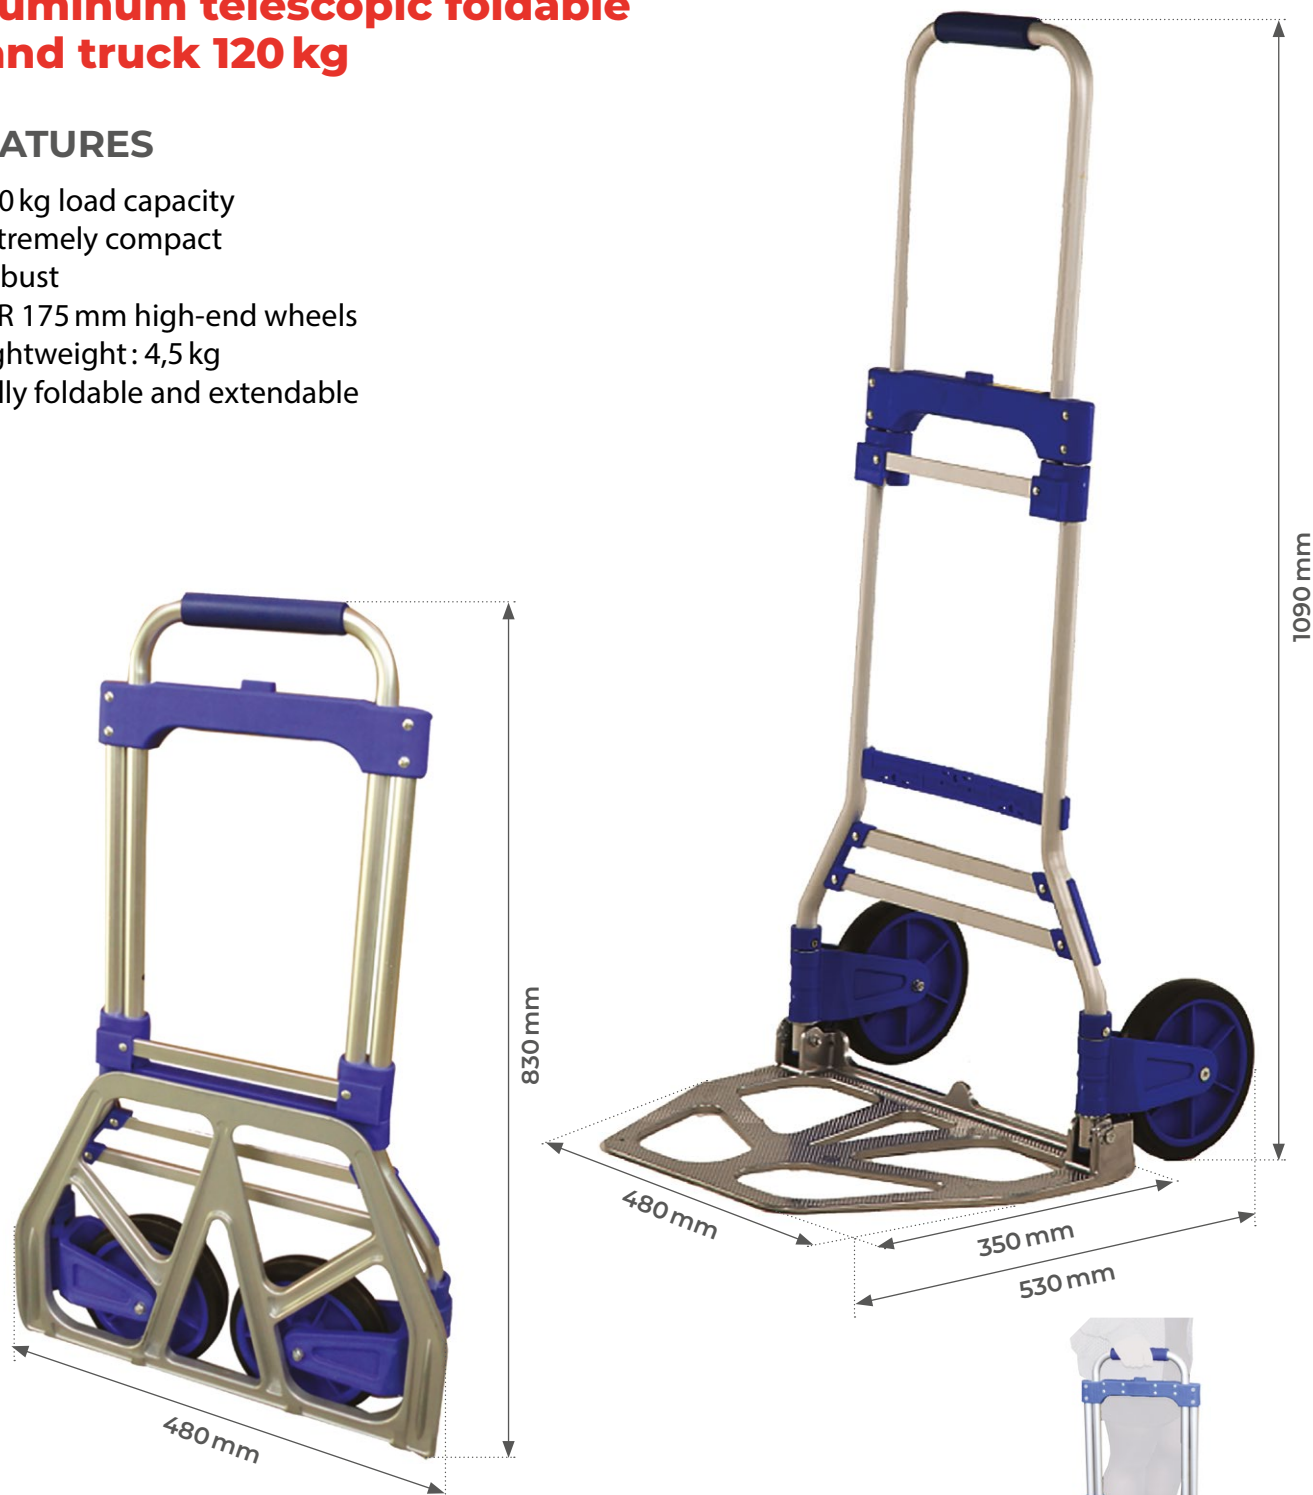

STR120N

Aluminum telescopic foldable hand truck 120 kg

FEATURES

- 120 kg load capacity
- Extremely compact
- Robust
- TPR 175 mm high-end wheels
- Lightweight: 4,5 kg
- Fully foldable and extendable

Model		STR120N
Load capacity	kg	120
Dimensions when unfolded (WxDxH)	mm	480x530x1090
Dimensions when folded (WxDxH)	mm	480x70x830
Wheels	mm	Ø 175
Materials		aluminum and PP frame, aluminum nose plate
Weight	kg	4,5