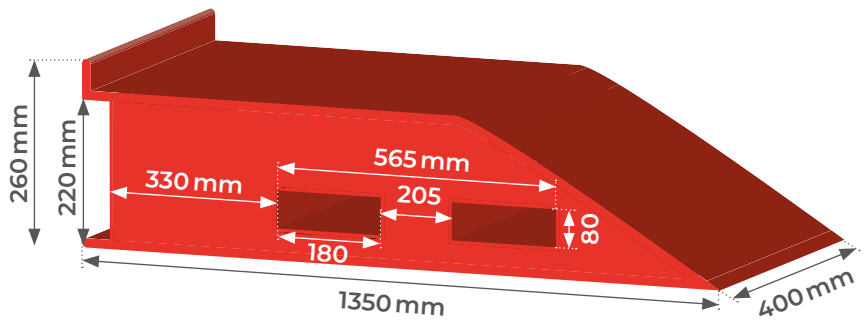

RDS

Car ramp 15000 kg

FEATURES

- Load capacity of 15000 kg for a set of two
- Very strong and maintenance-free
- 220 mm elevation
- Tire stoppers
- Side forks inserts

Side insert for forklift forks

SOLD IN PAIRS

Model		RDS
Load capacity per pair	kg	15000
Weight per pair	kg	110