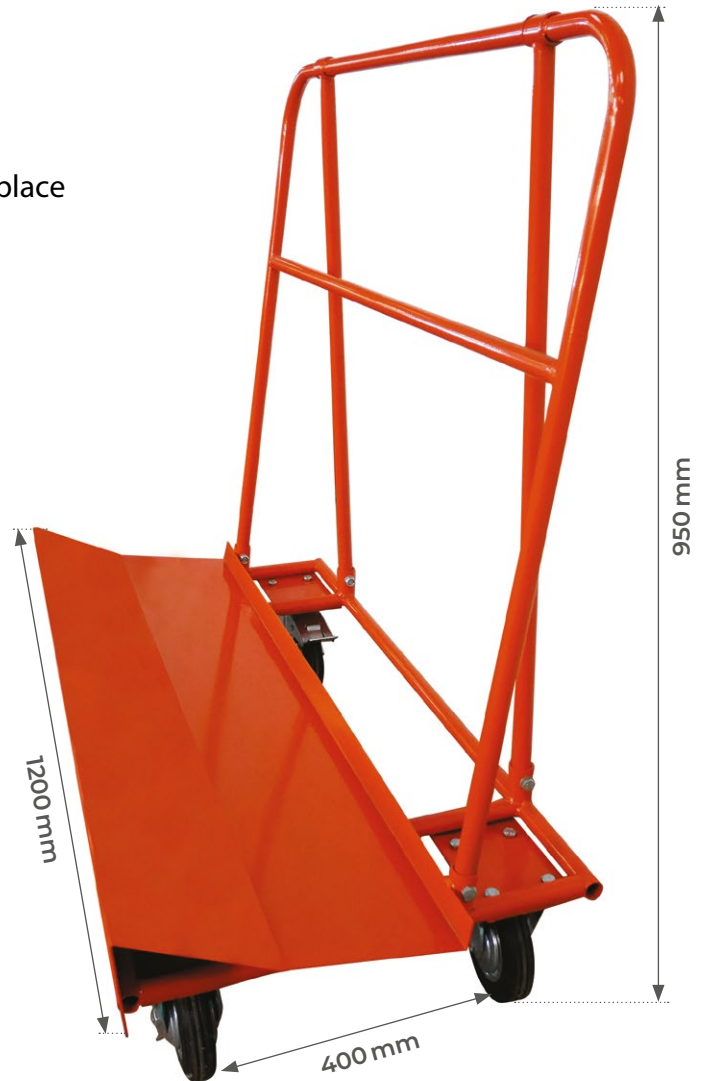

# PK4

## Board trolley 500 kg

### FEATURES

- Includes inclined platform to hold load firmly in place
- Excellent stability
- Two fixed and two braked rubber swivel casters

| Model                     |    | PK4      |
|---------------------------|----|----------|
| Load capacity             | kg | 500      |
| Platform dimensions (LxW) | mm | 1200x400 |
| Total length              | mm | 600      |
| Support bars height       | mm | 950      |
| Rubber wheels             | mm | Ø160     |
| Weight                    | kg | 39       |