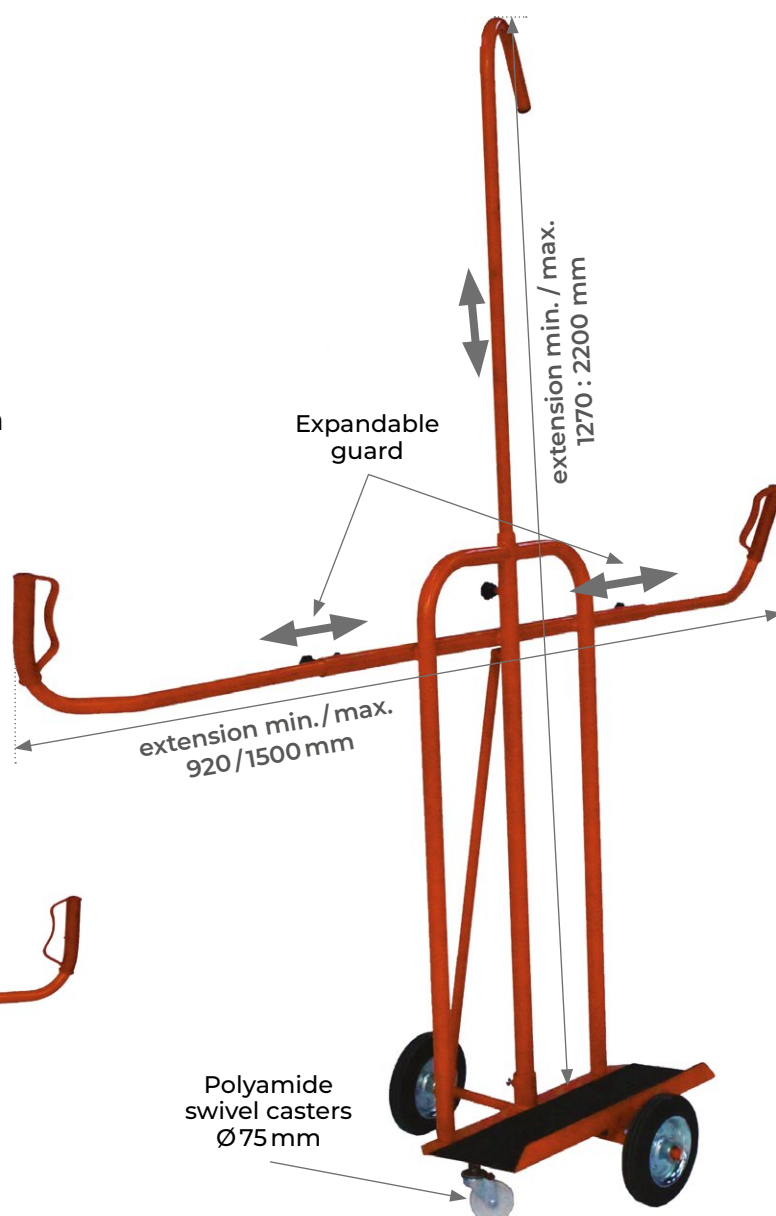

PK3

Board trolley 300 kg

FEATURES

- Reinforced all-welded steel structure
- Anti-slip ribbed rubber platform
- 2 x Ø 200 mm solid rubber wheels
- Safety hand grips
- Additional Ø 75 mm polyamide casters for better stability and material protection
- Double handle
- Quick and easy transport

Model		PK3
Load capacity	kg	300
Platform dimensions (W x H)	mm	600 x 200
Adjustable support height	mm	1270 / 2200
Adjustable guards	mm	920 / 1500
Rubber wheels	mm	Ø 200
Polyamide casters	mm	Ø 75
Weight	kg	25