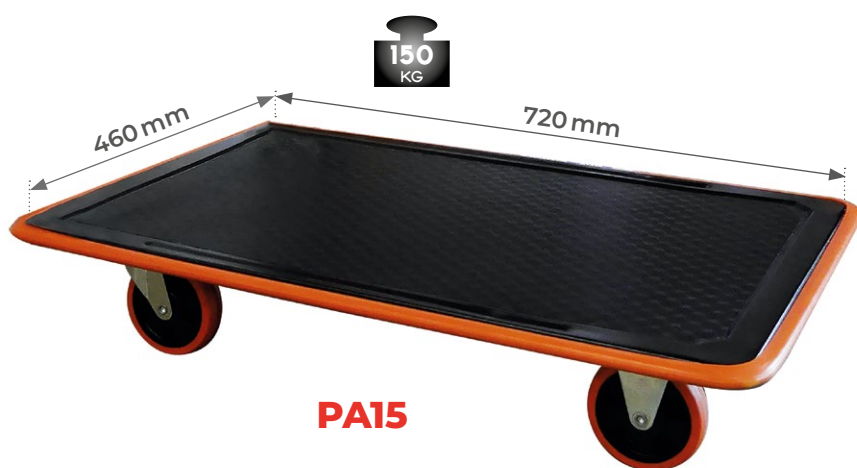

PA

Steel platform trolley 150 and 300 kg

FEATURES

- Extremely compact and robust
- Reinforced lacquered steel frame and platform with anti-slip covering
- Non-marking all round edge protector strip
- 4x rubber tire casters with ball bearings, two swivel
- Load capacity: 300 kg

PA30

PA15

Silent non-marking rubber caster with ball bearings

Reinforced frame and anti-slip powered-coated steel platform

Model		PA15	PA30
Load capacity	kg	150	300
Platform dimensions (L x W)	mm	720 x 460	910 x 610
Platform height	mm	135	185
Wheels	mm	Ø 100	Ø 125
Weight	kg	7	14