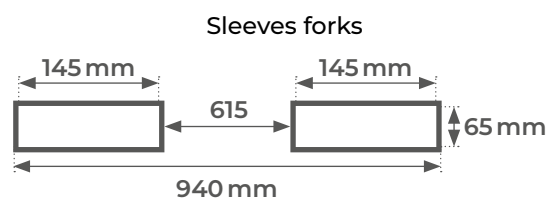

MK40N

Forklift hoisting hook 4000 kg

FEATURES

- Screw tightening to secure device to forks
- Robust steel structure
- 360° swivel sling hook
- Load capacity: 4000 kg
- Must be positioned in line with forks center of gravity
- Safety chain to secure the device to the forklift

Model		MK40N
Load capacity	kg	4000
Forks sheaths	mm	145 x 65
Weight	kg	49

**PLEASE VERIFY
ATTACHMENT MATCHES
FORKLIFT CAPACITIES**