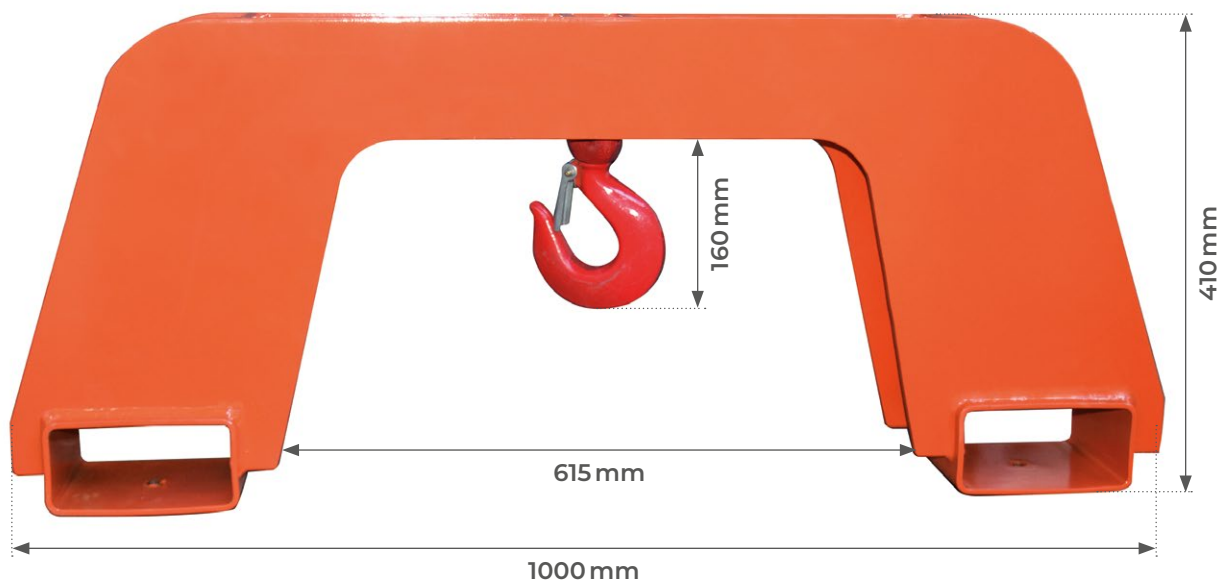

MK40N

Forklift hoisting hook 4000 kg

FEATURES

- Screw tightening to secure device to forks
- Robust steel structure
- 360° swivel sling hook
- Load capacity: 4000 kg
- Must be positioned in line with forks center of gravity
- Safety chain to secure the device to the forklift

Model		MK40N
Load capacity	kg	4000
Forks sheaths	mm	145 x 65
Weight	kg	49

**PLEASE VERIFY
ATTACHMENT MATCHES
FORKLIFT CAPACITIES**