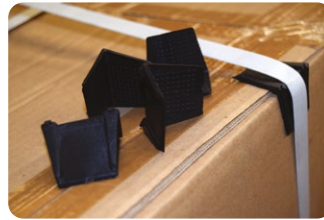

box of 1000 units

• PP AND PET STRAPPING SERRATED SEALS

STANDARD OPEN SEALS

HD12 • 12 mm

HD16 • 16 mm

box of 3000 units

REINFORCED SEMI-OPEN SEALS

KO13 • 12 mm

KO16 • 16 mm

box of 1000 units

• PLASTIC CORNER PROTECTORS

COIN4040 • 40x40 mm

box of 2000 units

OTHER SUPPLIES AVAILABLE

[CONTACT US](#)