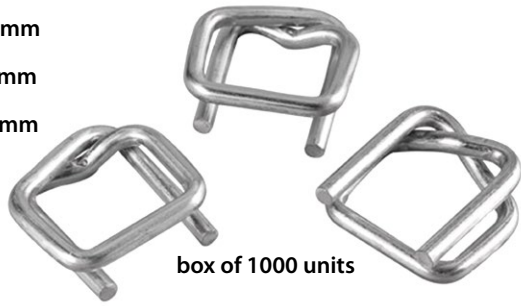

Strapping supplies and accessoires

• STEEL BUCKLES

CB4 • 13 mm

CB5 • 16 mm

CB6 • 19 mm

box of 1000 units

• PLASTIC BUCKLES

POLYBOUCLE • 13 mm

box of 1000 units

• PP AND PET STRAPPING SERRATED SEALS

STANDARD OPEN SEALS

HD12 • 12 mm

HD16 • 16 mm

box of 3000 units

REINFORCED SEMI-OPEN SEALS

KO13 • 12 mm

KO16 • 16 mm

box of 1000 units

• PLASTIC CORNER PROTECTORS

COIN4040 • 40x40 mm

box of 2000 units

OTHER SUPPLIES AVAILABLE

[CONTACT US](#)