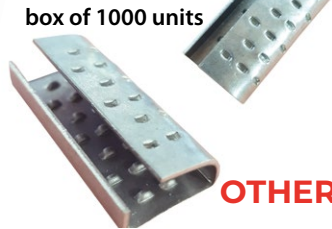

box of 1000 units

• PP AND PET STRAPPING SERRATED SEALS

STANDARD OPEN SEALS

HD12 • 12 mm

HD16 • 16 mm

box of 3000 units

REINFORCED SEMI-OPEN SEALS

KO13 • 12 mm

KO16 • 16 mm

box of 1000 units

• PLASTIC CORNER PROTECTORS

COIN4040 • 40x40 mm

box of 2000 units

OTHER SUPPLIES AVAILABLE

[CONTACT US](#)