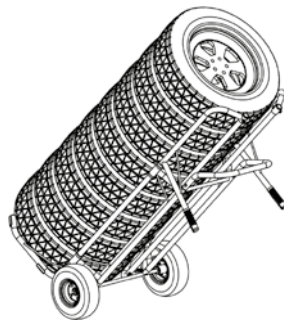

# HT200PNEUS

## Tire hand truck 200 kg

### FEATURES

- Ergonomic hand truck
- Knuckle guard handle
- Multi-position hand truck
- Springs system with constant clamping pressure to keep the tire cradle closed

830 mm tire cradle

Model		HT200PNEUS
Load capacity	kg	200
Overall dimensions (W x D x H)	mm	723 x 749 x 1503
Tire cradle	mm	830
Pneumatic wheels	mm	Ø 260
Weight	kg	15