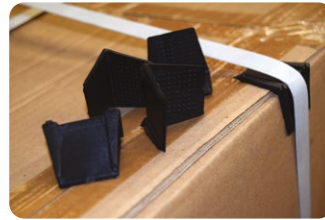

• PLASTIC CORNER PROTECTORS

COIN4040 • 40x40 mm

box of 2000 units

OTHER SUPPLIES AVAILABLE

[CONTACT US](#)