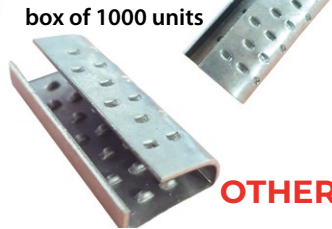

## • PP AND PET STRAPPING SERRATED SEALS

**STANDARD OPEN SEALS**

**HD12** • 12 mm

**HD16** • 16 mm

box of 3000 units

**REINFORCED SEMI-OPEN SEALS**

**KO13** • 12 mm

**KO16** • 16 mm