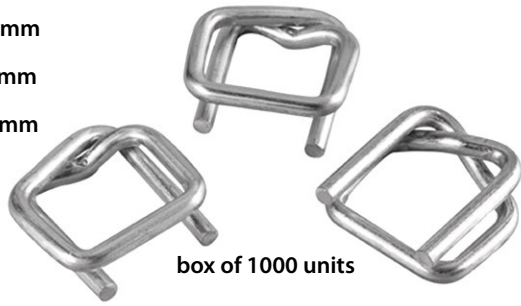

Strapping supplies and accessoires

• STEEL BUCKLES

CB4 • 13 mm

CB5 • 16 mm

CB6 • 19 mm

box of 1000 units

• PLASTIC BUCKLES

POLYBUCLÉ • 13 mm

box of 1000 units

• PP AND PET STRAPPING SERRATED SEALS

STANDARD OPEN SEALS

HD12 • 12 mm

HD16 • 16 mm

box of 3000 units

REINFORCED SEMI-OPEN SEALS

KO13 • 12 mm

KO16 • 16 mm

box of 1000 units

• PLASTIC CORNER PROTECTORS

COIN4040 • 40x40 mm

box of 2000 units

OTHER SUPPLIES AVAILABLE

[CONTACT US](#)