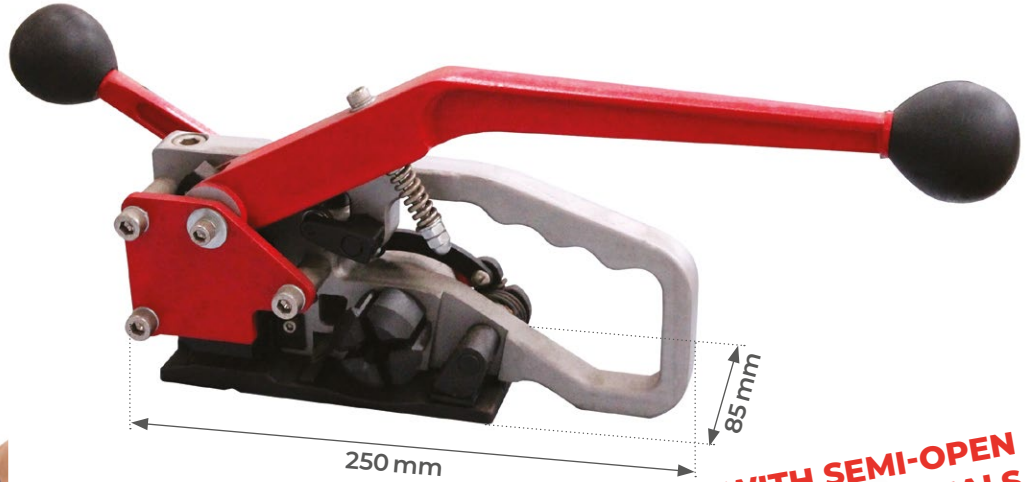

## PP and PET strapping combination tool

### H44/12

For 12 mm wide strap

### H44/16

For 16 mm wide strap

**WITH SEMI-OPEN  
SERRATED SEALS**

(see page 18)