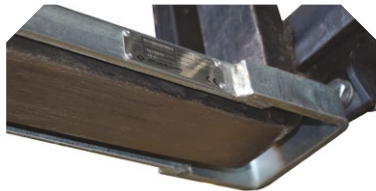

## Slip-on fork extensions 1000 to 2500 kg

### FEATURES

- Robust and functional
- Extremely fast installation
- Cold galvanized coating
- Safety restraining strap at the rear prevents the extensions from sliding off the forks
- Open underside

Open extensions

### SOLD IN PAIRS

Model		EXO G 18/100	EXO G 20/100	EXO G 22/100	EXO G 24/100	EXO G 18/125	EXO G 20/125	EXO G 22/125	EXO G 24/125	EXO G 18/150	EXO G 20/150	EXO G 22/150	EXO G 24/150
Load capacity at 600 mm	kg	1000	1000	1000	1000	1750	1750	1750	1750	2500	2500	2500	2500
Extensions length	mm	1800	2000	2200	2400	1800	2000	2200	2400	1800	2000	2200	2400
Interior width extensions	mm	110	110	110	110	135	135	135	135	160	160	160	160
Interior height extensions	mm	35	35	35	35	40	40	40	40	45	45	45	45
For fork dimensions	mm	100x40	100x40	100x40	100x40	125x45	125x45	125x45	125x45	150x50	150x50	150x50	150x50
Weight of the pair	kg	36	40	44	48	41	46	51	56	64	70	76	82