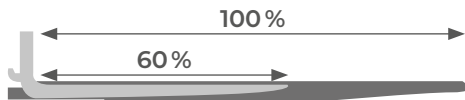

### STANDARD ISO 13284

At least 60% of the fork extension total length has to be supported by the fork of the forklift truck  
(e.g.: for a 1500 mm long fork = maximum extension length of 2400 mm)

**PLEASE VERIFY  
EXTENSIONS MATCH  
FORKLIFT CAPACITIES**

### SOLD IN PAIRS

Model		EXO G 18/100	EXO G 20/100	EXO G 22/100	EXO G 24/100	EXO G 18/125	EXO G 20/125	EXO G 22/125	EXO G 24/125	EXO G 18/150	EXO G 20/150	EXO G 22/150	EXO G 24/150
Load capacity at 600 mm	kg	1000	1000	1000	1000	1750	1750	1750	1750	2500	2500	2500	2500
Extensions length	mm	1800	2000	2200	2400	1800	2000	2200	2400	1800	2000	2200	2400
Interior width extensions	mm	110	110	110	110	135	135	135	135	160	160	160	160
Interior height extensions	mm	35	35	35	35	40	40	40	40	45	45	45	45
For fork dimensions	mm	100x40	100x40	100x40	100x40	125x45	125x45	125x45	125x45	150x50	150x50	150x50	150x50
Weight of the pair	kg	36	40	44	48	41	46	51	56	64	70	76	82