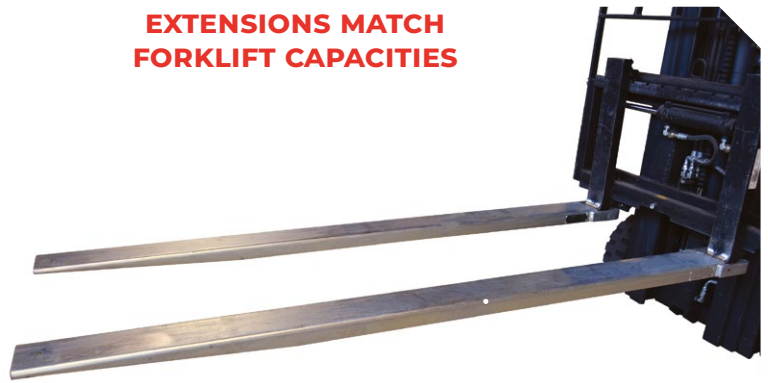

## Slip-on fork extensions 1000 to 2500 kg

### FEATURES

- Robust and functional
- Extremely fast installation
- Cold galvanized coating
- Safety restraining strap at the rear prevents the extensions from sliding off the forks
- Open underside

Open extensions

### STANDARD ISO 13284

At least 60% of the fork extension total length has to be supported by the fork of the forklift truck  
(e.g.: for a 1500 mm long fork = maximum extension length of 2400 mm)

**PLEASE VERIFY  
EXTENSIONS MATCH  
FORKLIFT CAPACITIES**