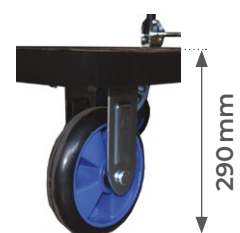

CP

Plastic trolley with foldable backrest 300 and 500 kg

FEATURES

- Polypropylene and fiberglass platform
- Large format platform
- Foldable steel backrest
- Two braked and two fixed swivel casters for CP50PU (no swivel casters for CP30RG)
- Ø 200 mm wheels for easy rolling over uneven surfaces
- Black color platform
- Large capacity from 300 to 500 kg

**CP50PU
RUBBER WHEELS**

**CP30RG
PNEUMATIC WHEELS**

Model		CP30RG	CP50PU
Load capacity	kg	300	500
Platform dimensions (L x W)	mm	900 x 600	900 x 600
Overall dimensions (L x W x H)	mm	900 x 600 x 1030	900 x 600 x 1030
Wheels	mm	pneumatic Ø 200	rubber Ø 200
Weight	kg	21	21