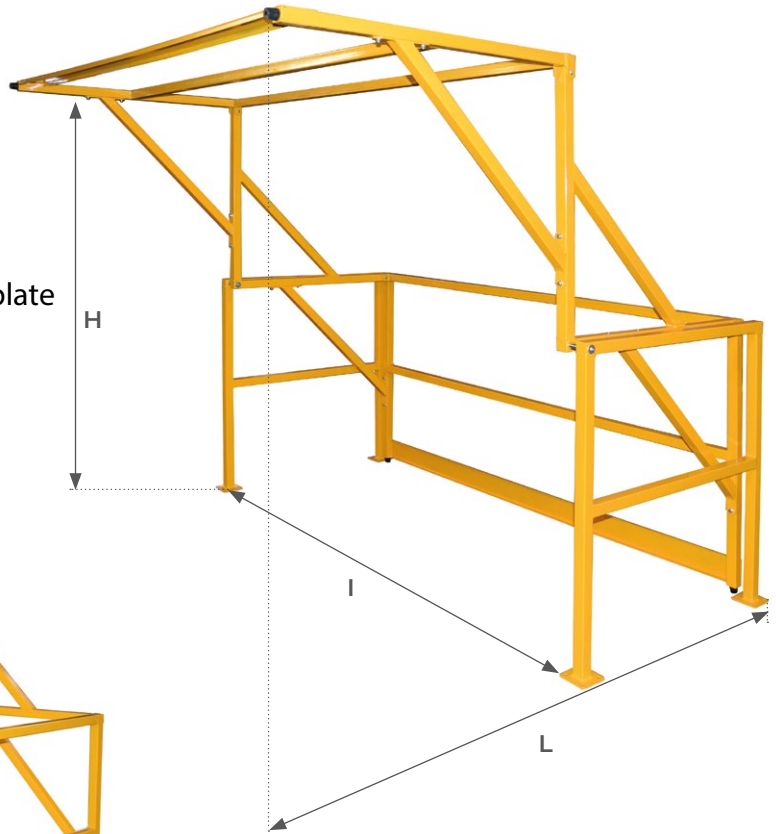

BEB

Mezzanine pivot safety gate

FEATURES

- 40x40 mm robust tube frame
- Rubber ferrules on toe board
- Floor fixing by means of a 100x100 mm plate
- Epoxy paint coating RAL 1028
- Delivered as an easy self-assembly kit

Anchor bolts not included

Model		BEB1000	BEB2000	BEB2800
Useful width <i>I</i>	mm	1562	2042	2800
Useful height <i>H</i>	mm	1945	1945	1945
Overall width <i>L</i>	mm	2015	2015	2015
Weight	kg	78	86	104