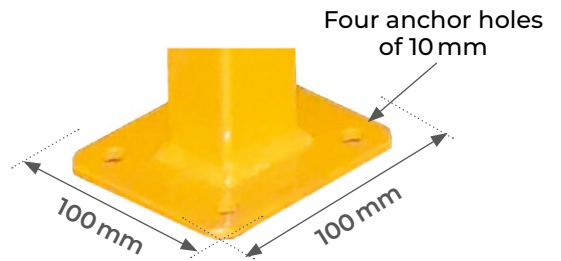

BEB

Mezzanine pivot safety gate

FEATURES

- 40x40 mm robust tube frame
- Rubber ferrules on toe board
- Floor fixing by means of a 100x100 mm plate
- Epoxy paint coating RAL 1028
- Delivered as an easy self-assembly kit

Anchor bolts not included

Model		BEB1000	BEB2000	BEB2800
Useful width <i>I</i>	mm	1562	2042	2800
Useful height <i>H</i>	mm	1945	1945	1945
Overall width <i>L</i>	mm	2015	2015	2015
Weight	kg	78	86	104